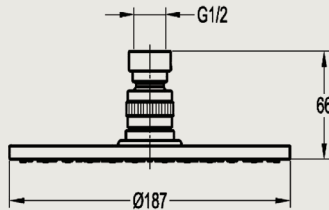

TECHNICAL DRAWINGS

Royal Ceramics Lanka PLC.

No.20, R.A. De Mel Mawatha, Colombo 03, Sri Lanka.

☎ 076 6 223 344 ✉ info@rcl.lk 🌐 www.rocell.com

FOLLOW US

** Dimensions of fixtures are nominal and may vary within the range of tolerance. These measurements are subject to change or cancellation. No responsibility is assumed for use of superseded or voided leaflet.